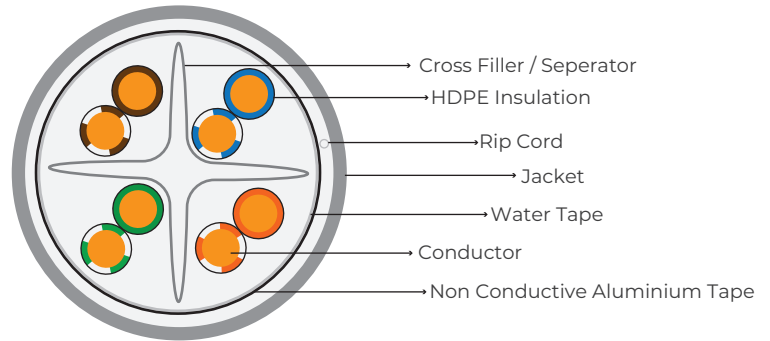

CAT 6A U/UTP with Water Proof Tape

UNSHIELDED TWISTED PAIR WITH OVERALL NONCONDUCTIVE SHIELD

Product Description

CAT 6A U/UTP with Water Proof Tape, 4 Pair, 23 AWG (Solid) Bare Copper, HDPE Insulation
Jacket: Indoor - PVC/LSZH, Outdoor - PE

Technical Specifications

Product Overview

Suitable Applications: 10 Gigabit Ethernet, Power over Ethernet, voice and broadband video transmissions, Class EA structured wiring cable systems, Data transmission speed 10Gbps

Construction Details

Conductor

Element	Size	Stranding	Material	No. of Pairs	No. of Elements
Pair(s)	23 AWG	Solid	Bare Copper	4	8

Insulation

Material	Color Code
HDPE	White/Blue Stripe & Blue, White/Orange Stripe & Orange, White/Green Stripe & Green, White/Brown Stripe & Brown

Packing

Packing type	Length
Drum	305 MTR
MessCoil	305 MTR
Meter Marking	Reverse

Patch Cord

RJ 45	CAT 6
Packing Length	1, 3, 5 MTR

Standard Outer Sheath Colour

Indoor - PVC	Grey
Indoor - LSZH	Blue
Outdoor - PE	Black