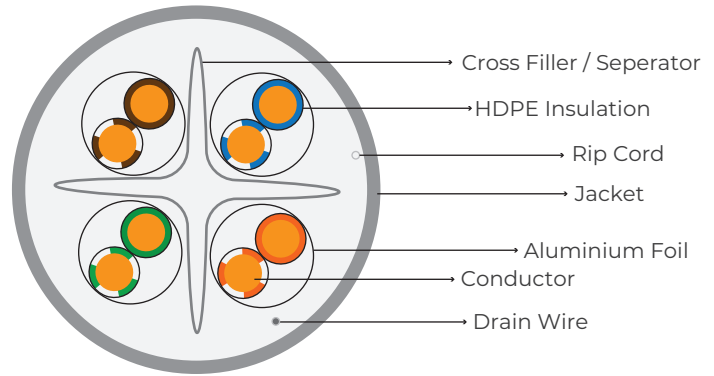

CAT 6A U/FTP

OVERALL UNSHIELDED / FOILED TWISTED PAIR

Product Description

CAT 6A U/FTP, 4 Pair, 23 AWG (Solid) Bare Copper, HDPE Insulation, Foiled Twisted Pairs, Jacket: Indoor - PVC/LSZH, Outdoor - PE

Technical Specifications

Product Overview

Suitable Applications: 10 Gigabit Ethernet, Power over Ethernet, voice and broadband video transmissions, Class EA structured wiring cable systems, Data transmission speed 10Gbps

Construction Details

Conductor

Element	Size	Stranding	Material	No. of Pairs	No. of Elements
Pair(s)	23 AWG	Solid	Bare Copper	4	8

Insulation

Material	Color Code
HDPE	White/Blue Stripe & Blue, White/Orange Stripe & Orange, White/Green Stripe & Green, White/Brown Stripe & Brown

Inner Shield

Element	Shield Type	Material
Individual Shielded Pair	Tape	Aluminium+Polyester
Cross Filler / Separator	Yes	

Overall Shield

Drain Wire	Tinned Copper

Outer Jacket

Material	Rip Cord
Indoor: PVC / LSZH	Yes
Outdoor: PE	-

Electrical Characteristics

Electricals

Max. Conductor DC Resistance	Insulation Resistance	Dielectric Strength	Characteristics Impedance
@ 20°C: 9.5 Ohm/100m	5000 Mohm/km @ 500V D.C.	1.0 kV DC for 1 Minute	100 ± 15 Ohm
Resistance Unbalance (With in a pairs)	Resistance Unbalance (Between pairs)	Capacitance Unbalance (Pair to Ground)	
2% Max	5% Max	1600 pF/km @ 1000Hz