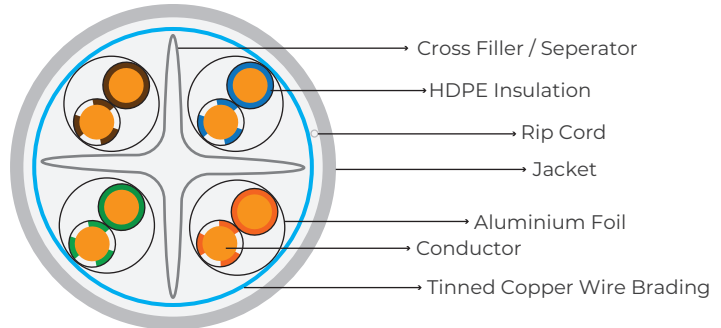

CAT 6 S/FTP

OVERALL BRAIDING / FOILED TWISTED PAIR

Product Description

CAT 6 S/FTP, 4 Pair, 24 AWG (Solid) Bare Copper, HDPE Insulation, Foiled Twisted Pairs, Overall Tinned Copper Wire Braid Shield
Jacket: Indoor - PVC/LSZH, Outdoor - PE

Construction Details

Conductor

Element	Size	Stranding	Material	No. of Pairs	No. of Elements
Pair(s)	24 AWG	Solid	Bare Copper	4	8

Insulation

Material	Color Code
HDPE	White/Blue Stripe & Blue, White/Orange Stripe & Orange, White/Green Stripe & Green, White/Brown Stripe & Brown

Inner Shield

Element	Shield Type	Material
Individual Shielded Pair	Tape	Aluminium+Polyester
Cross Filler / Separator	Yes	

Overall Shield

Shield Type	Material
Braid	Tinned Copper (TC)

Outer Jacket

Material	Rip Cord
Indoor: PVC / LSZH	Yes
Outdoor: PE	-

Packing

Packing type	Length
Drum	305 MTR
MessCoil	305 MTR
Meter Marking	Reverse

Patch Cord

RJ 45	CAT 6A
Packing Length	1, 3, 5 MTR

Standard Outer Sheath Colour

Indoor - PVC	Grey
Indoor - LSZH	Blue
Outdoor - PE	Black